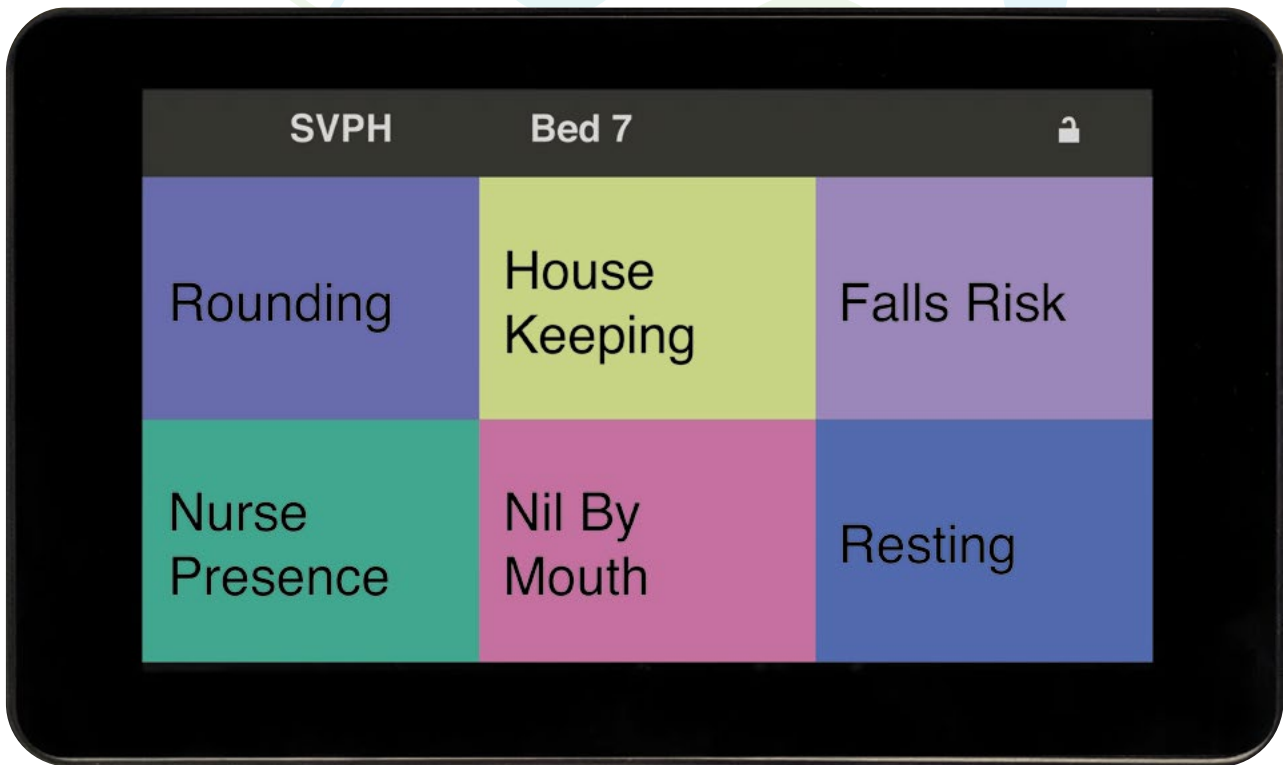

7" Workflow Station

- 7" Touchscreen
- Fully customisable
- Low power use

General description

7" Workflow Station used in conjunction with NesseCom Server to assist staff workflow from various departments.

Touchscreen supports 10-finger touch with an on-screen keyboard.

Accessories:

- Compatible with all NesseCom servers.

Part numbers:

- NESS-WFS