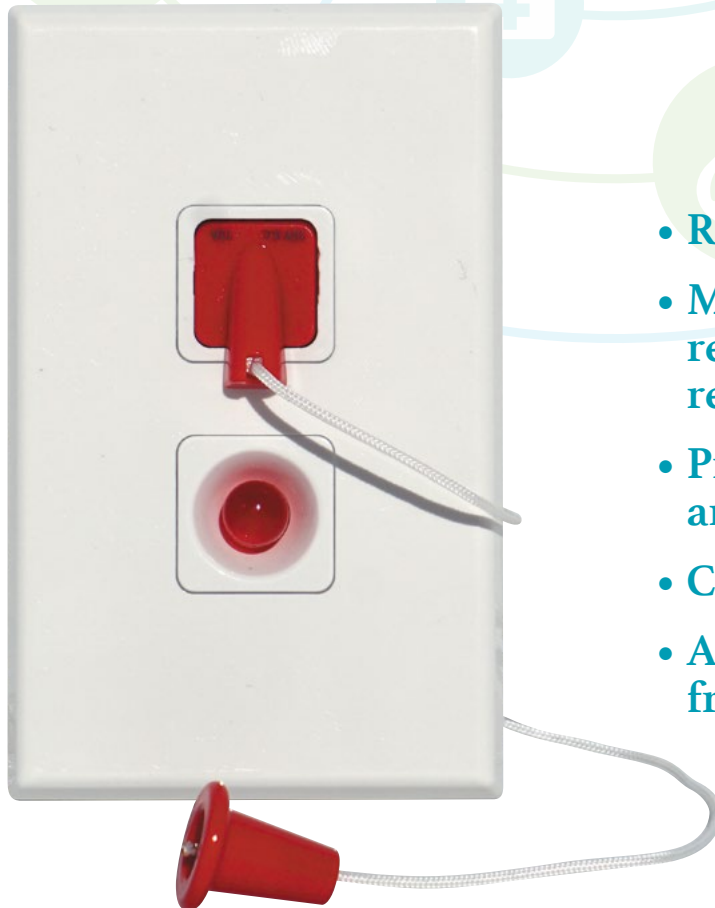

Pull Cord Callpoint

- Red LED for call activity.
- Momentary action switch, resets when the cord is released.
- Protection against moisture and dust.
- Ceiling or wall mounted
- Adjustable cord length from 2.5m

General description

Ceiling mounted pull cord call plate to initiate an alarm call.

Specifications:

- Single gang mount.
- Cord break strength 10kg.

Accessories:

LATCHING

- NESS-W-L-C/CAN
- NESS-W-L-A/CAN
- NESS-W-L-E/CAN

MOMENTARY

- NESS-W-M-C/CAN
- NESS-W-M-A/CAN
- NESS-W-M-E/CAN

Part numbers:

- NESS-PULL-CORD